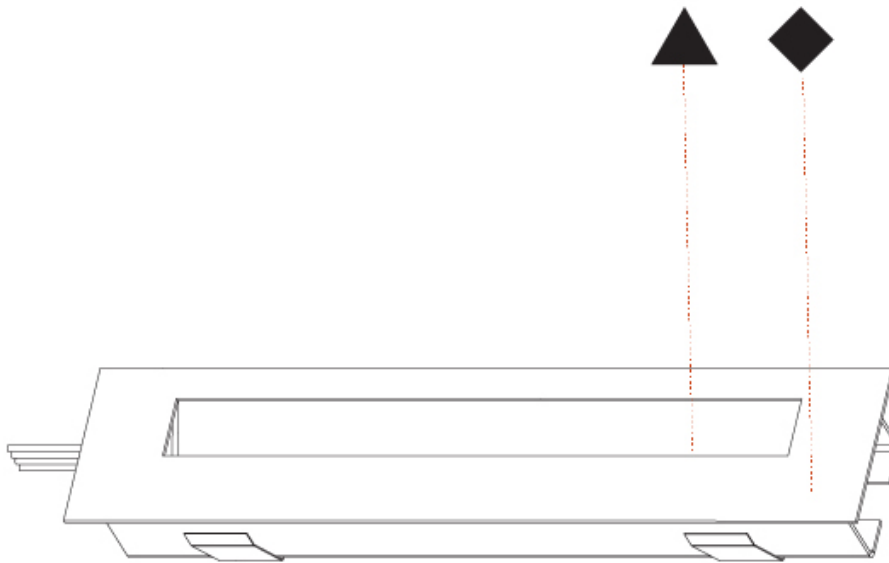

## DELIGHT STRING STEP WIDE RECESSED

A35702-

PROJECT

TYPE

SPECIFIER

QUANTITY

DATE