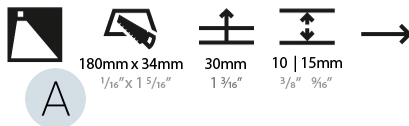

GENERAL

Series: Delight
Subseries: Delight String Step
Brand: Prolicht
Division: Architectural
Mounting Type: Recessed
Mounting Location: Wall
Subcategory: Step Light

PHYSICAL

Shape: Rectangle
Length (mm): 190
Length (in): 7 1/2
Height (mm): 40
Depth (mm): 27
Height (in): 1 9/16
Depth (in): 1 1/16
Ceiling Thickness (mm): 10 / 12 / 15
Ceiling Thickness (in): 3/8 or 1/2 or 9/16
Min. Recessing Depth (mm): 30
Min. Recessing Depth (in): 1 3/16
Light Distribution: Asymmetric
Weight (kg): 0.208
Weight (lbs): 0.4576
Fixture Finish: SSR / BKV / CWI / CRY / HAB / UFT / ITA / RUA / FTG / MYG / LOD / PUS / FRO / FUP / KIA / POP / BLS / SPG / MEY / GOH / GUM / CHC / COM / ABZ / JAG / OBR / MOS / ROR
Fixture Material: Aluminum
Cut-out Measurements: 140mm / 5 1/2" x 34mm / 1 5/16"

ELECTRICAL

Lamp Type: LED (Zhaga Standard)
Input Wattage (W): 2.2
Total Output Wattage (W): 2
Dimming: 0-10V Dimming / Phase Dimming (120Vac Only)
Driver Included: No
Driver Location: Remote
Driver Type: Constant Voltage - 120 / 277Vac
Driver Class: Class 2
Input Voltage (V): 120 - 277
Output Voltage (V): 24

LED

Number of LEDs: 1
Color Temperature (°K): 3000 / 3500 / 5000
Max. Delivered Lumen (lm): 60
CRI: >80 CRI
Lamp Life (hrs): 50000

OPTICAL

RATINGS AND CERTIFICATIONS

Certified By: Certified for North American Standards
IP rating: IP20