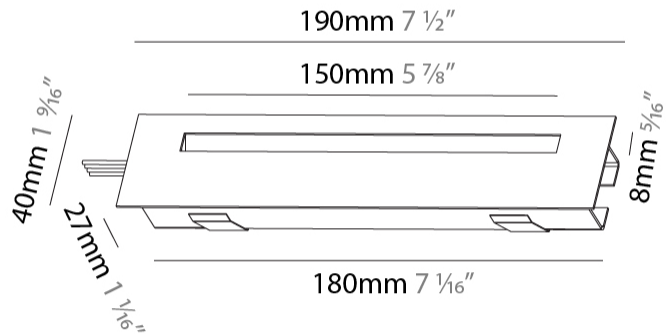

GENERAL

Series: Delight
Subseries: Delight String Step
Brand: Prolicht
Division: Architectural
Mounting Type: Recessed
Mounting Location: Wall
Subcategory: Step Light

PHYSICAL

Shape: Rectangle
Length (mm): 190
Length (in): 7 1/2
Height (mm): 40
Depth (mm): 27
Height (in): 1 9/16
Depth (in): 1 1/16
Ceiling Thickness (mm): 10 / 12 / 15
Ceiling Thickness (in): 3/8 or 1/2 or 9/16
Min. Recessing Depth (mm): 30
Min. Recessing Depth (in): 1 3/16
Light Distribution: Asymmetric
Weight (kg): 0.208
Weight (lbs): 0.4576
Fixture Finish: SSR / BKV / CWI / CRY / HAB / UFT / ITA / RUA / FTG / MYG / LOD / PUS / FRO / FUP / KIA / POP / BLS / SPG / MEY / GOH / GUM / CHC / COM / ABZ / JAG / OBR / MOS / ROR
Fixture Material: Aluminum
Cut-out Measurements: 140mm / 5 1/2" x 34mm / 1 5/16"

ELECTRICAL

Lamp Type: LED (Zhaga Standard)
Input Wattage (W): 2.2
Total Output Wattage (W): 2
Dimming: 0-10V Dimming / Phase Dimming (120Vac Only)
Driver Included: No
Driver Location: Remote
Driver Type: Constant Voltage - 120 / 277Vac
Driver Class: Class 2
Input Voltage (V): 120 - 277
Output Voltage (V): 24

LED

Number of LEDs: 1
Color Temperature (°K): 3000 / 3500 / 5000
Max. Delivered Lumen (lm): 60
CRI: >80 CRI
Lamp Life (hrs): 50000

OPTICAL

RATINGS AND CERTIFICATIONS

Certified By: Certified for North American Standards
IP rating: IP20